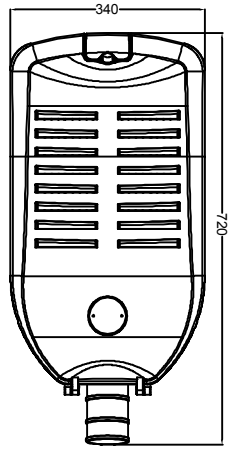

ZY-6028-100W/120W/150W (S) 模组 底座70-5050mm(底座)

ZY-6028-180W/200W/240W (S) 模组 底座70-5050mm(底座/侧排)

ZY-6028-400W (4) 模组 底座120-5050mm(底座/侧排)

ZY-6028-300W (6) 模组 底座70-5050mm(底座/侧排)

ZY-6028-400W (7) 模组 底座70-5050mm(底座/侧排)

ZY-6028-300W/400W (S) (4/7) 模组 底座70-5050/120-5050mm(底座/侧排)