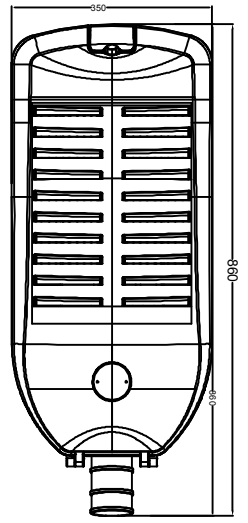

ZY-6028-100W/120W/150W (S) 模组 底座70-5050mm(底座)

ZY-6028-180W/200W/240W (S) 模组 底座70-5050mm(底座/侧排)

ZY-6028-400W (4) 模组 底座120-5050mm(底座/侧排)

ZY-6028-300W (6) 模组 底座70-5050mm(底座/侧排)

ZY-6028-400W (7) 模组 底座70-5050mm(底座/侧排)

ZY-6028-300W/400W (S) (4/7) 模组 底座70-5050/120-5050mm(底座/侧排)