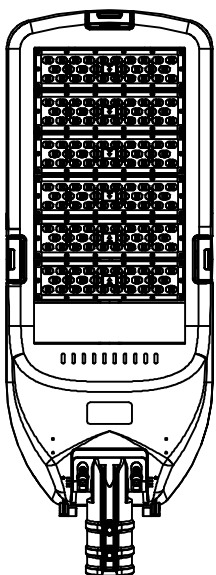

ZY-6028-100W/120W/150W (S) 模组 底座70-5050mm(底座)

ZY-6028-180W/200W/240W (S) 模组 底座70-5050mm(底座/侧排)

ZY-6028-400W (4) 模组 底座120-5050mm(底座/侧排)

ZY-6028-300W (6) 模组 底座70-5050mm(底座/侧排)

ZY-6028-400W (7) 模组 底座70-5050mm(底座/侧排)

ZY-6028-300W/400W (S) (4/7) 模组 底座70-5050/120-5050mm(底座/侧排)