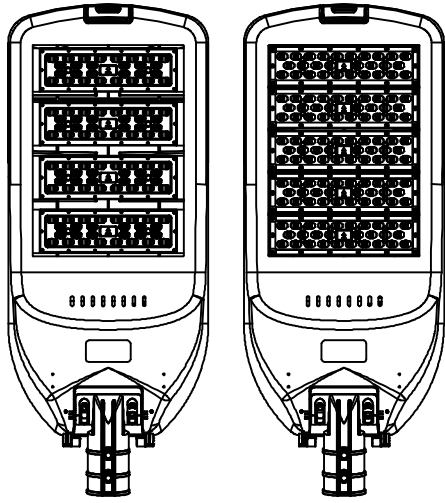

ZY-6028-100W/120W/150W (S) 模组 底座70-5050mm(底座)

ZY-6028-180W/200W/240W (S) 模组 底座70-5050mm(底座/侧排)

ZY-6028-400W (4) 模组 底座120-5050mm(底座/侧排)

ZY-6028-300W (6) 模组 底座70-5050mm(底座/侧排)

ZY-6028-400W (7) 模组 底座70-5050mm(底座/侧排)

ZY-6028-300W/400W (S) (4/7) 模组 底座70-5050/120-5050mm(底座/侧排)