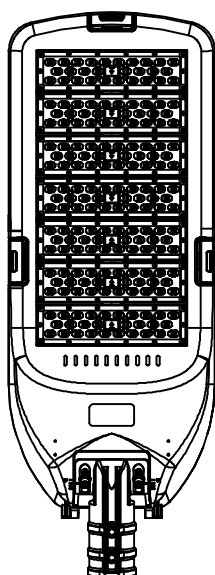

ZY-6028-100W/120W/150W (S) 模组 底座70-5050mm(底座)

ZY-6028-180W/200W/240W (S) 模组 底座70-5050mm(底座/侧排)

ZY-6028-400W (4) 模组 底座120-5050mm(底座/侧排)

ZY-6028-300W (6) 模组 底座70-5050mm(底座/侧排)

ZY-6028-400W (7) 模组 底座70-5050mm(底座/侧排)

ZY-6028-300W/400W (S) (4/7) 模组 底座70-5050/120-5050mm(底座/侧排)