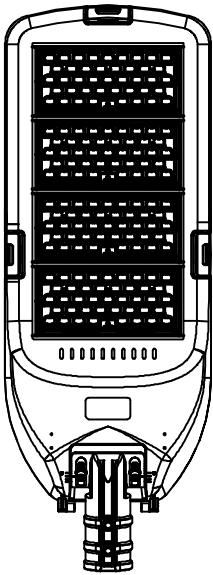

ZY-6028-100W/120W/150W (S) 模组 底座70-5050mm(底座)

ZY-6028-180W/200W/240W (S) 模组 底座70-5050mm(底座/侧排)

ZY-6028-400W (4) 模组 底座120-5050mm(底座/侧排)

ZY-6028-300W (6) 模组 底座70-5050mm(底座/侧排)

ZY-6028-400W (7) 模组 底座70-5050mm(底座/侧排)

ZY-6028-300W/400W (S) (4/7) 模组 底座70-5050/120-5050mm(底座/侧排)