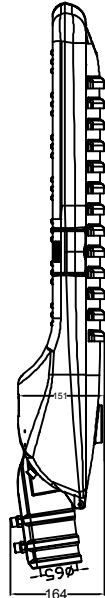

ZY-6028-100W/120W/150W (S) 模组 底座70-5050mm(底座)

ZY-6028-180W/200W/240W (S) 模组 底座70-5050mm(底座/侧排)

ZY-6028-400W (4) 模组 底座120-5050mm(底座/侧排)

ZY-6028-300W (6) 模组 底座70-5050mm(底座/侧排)

ZY-6028-400W (7) 模组 底座70-5050mm(底座/侧排)

ZY-6028-300W/400W (S) (4/7) 模组 底座70-5050/120-5050mm(底座/侧排)