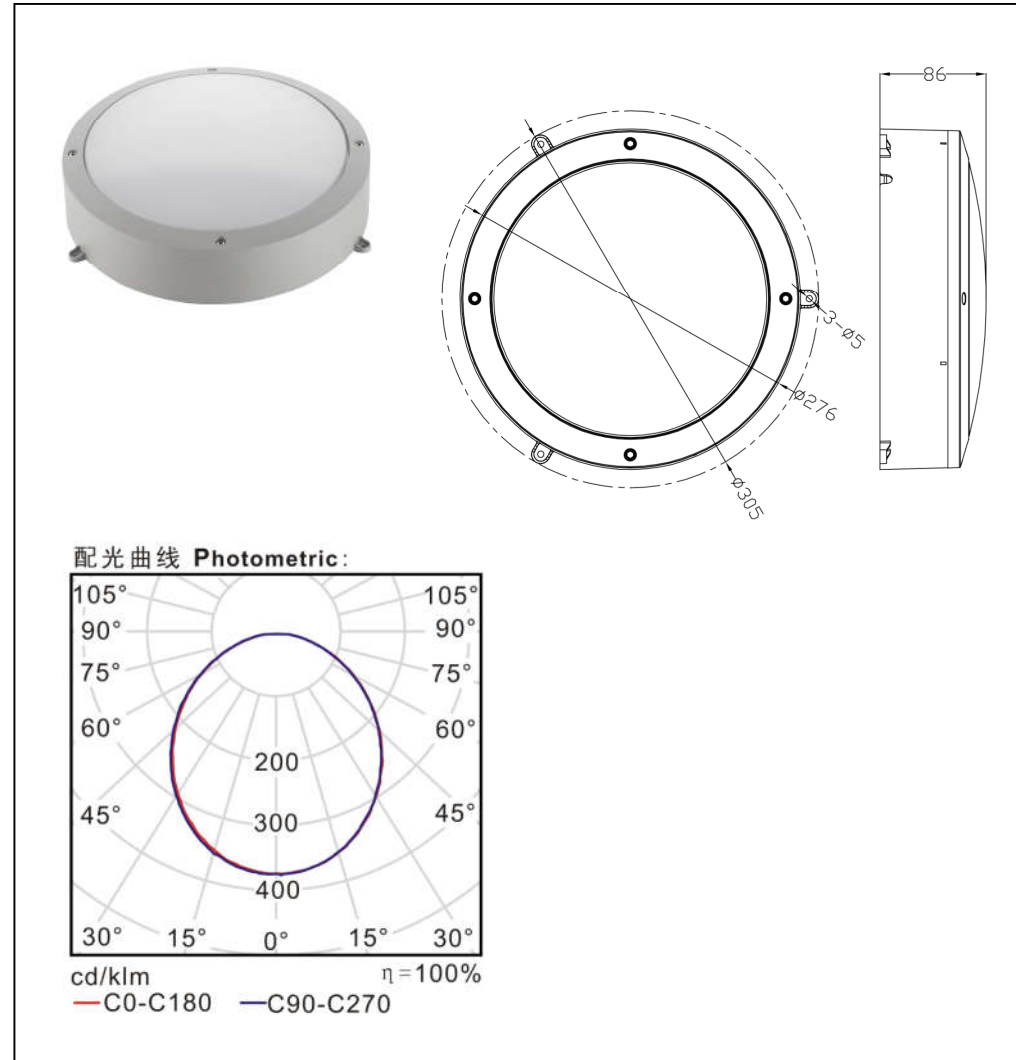

LIGHT FIXTURE SPECIFICATION 灯具规范

项目名称:

设计单位:

1 灯具说明: ZY-3062-30W/40W-LED 防潮灯

LAMP TYPE 灯具种类

灯具名称 (Attr Ibutive): ZY-3062-30W/40W-LED 泛光灯

光源类型 (Light Sources Types): LED

数量: 套

PARAMETER & FITTIG DESCRIPTION 参数及配件说明:

电压 (Volage): AC-100-240V 50/60Hz

功率 (Effect of wattage): 30W/40W

灯珠 (Lamp beads): SMD

色温、流明 (Color Temperature): 3000K/4200K/6000K
>90LM/W

防护系数 (Safety Coefficient) (IP): IP65

光源寿命 (Lamp Life): 50000H

灯体颜色 (Coler Rendition of Lamp): 深灰银点

环境温度 (Working Temperature): -40°C~+60°C

光源品牌 (Light brand): 三安

驱动品牌 (Driver brand): 利顺达

证书: CE

包装尺寸: 37×30×36.5

NOTES 注释:

灯体采用铝压铸、强度高、结构简介、外型美观流畅;且耐腐蚀性喷粉烤漆;透光性强,散热性能好。详细规格:见右图

MANUFACTURERS REFERENCEV