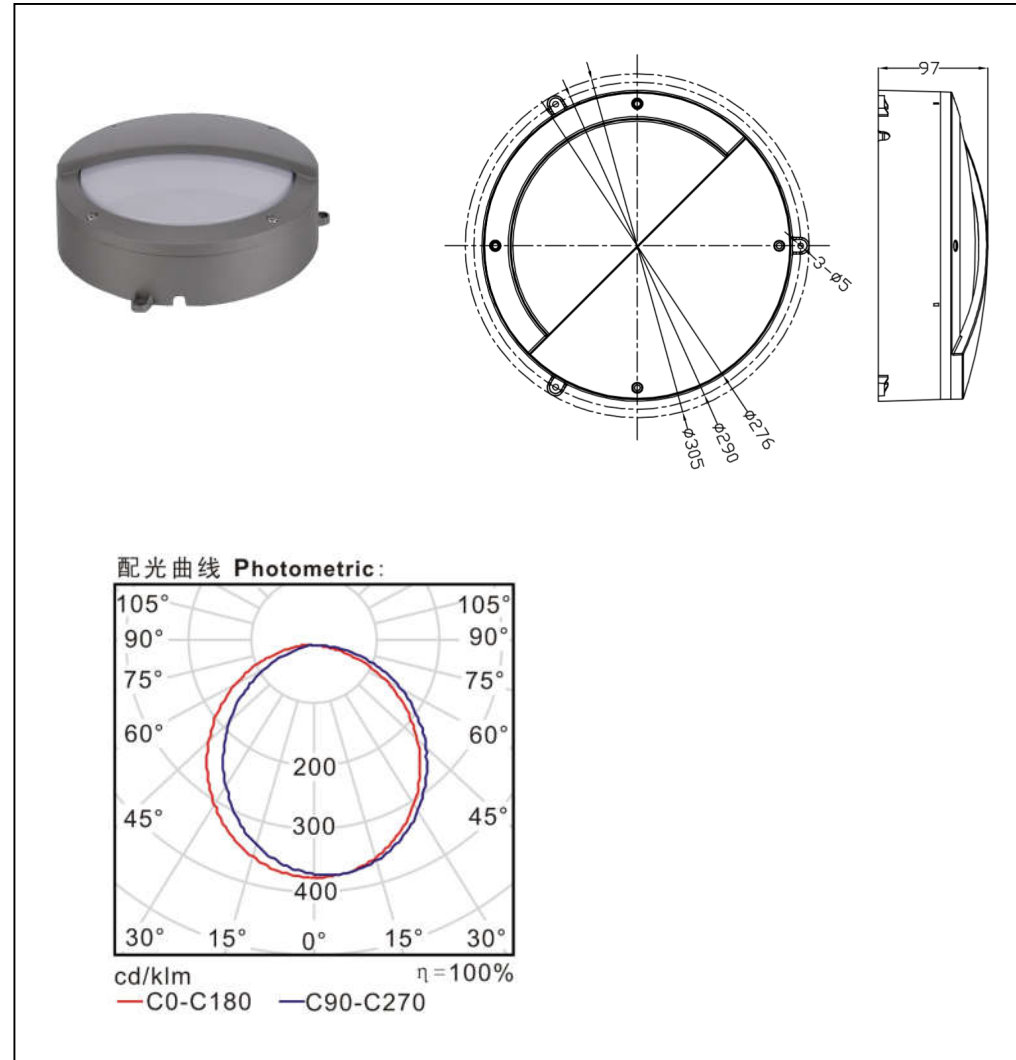

LIGHT FIXTURE SPECIFICATION 灯具规范

项目名称:

设计单位:

1 灯具说明: ZY-3062H-20W-LED 泛光灯

LAMP TYPE 灯具种类

灯具名称 (Attr Ibutive): ZY-3062-20W-LED 泛光灯

光源类型 (Light Sources Types): LED

数量: 套

PARAMETER & FITTIG DESCRIPTION 参数及配件说明:

电压 (Volage): AC-100-240V 50/60Hz

功率 (Effect of wattage): 20W

灯珠 (Lamp beads): SMD

**色温、流明 (Color Temperature): 3000K/4200K/6000K
>90LM/W**

防护系数 (Safety Coefficient) (IP): IP65

光源寿命 (Lamp Life): 50000H

灯体颜色 (Coler Rendition of Lamp): 深灰银点

环境温度 (Working Temperature): -40°C~+60°C

光源品牌 (Light brand): 三安

驱动品牌 (Driver brand): 利顺达 /明纬

证书: CE

包装尺寸: 37×30×36.5

NOTES 注释:

灯体采用铝压铸、强度高、结构简介、外型美观流畅;且耐腐蚀性喷粉烤漆;透光性强,散热性能好。详细规格:见右图

MANUFACTURERS REFERENCEV