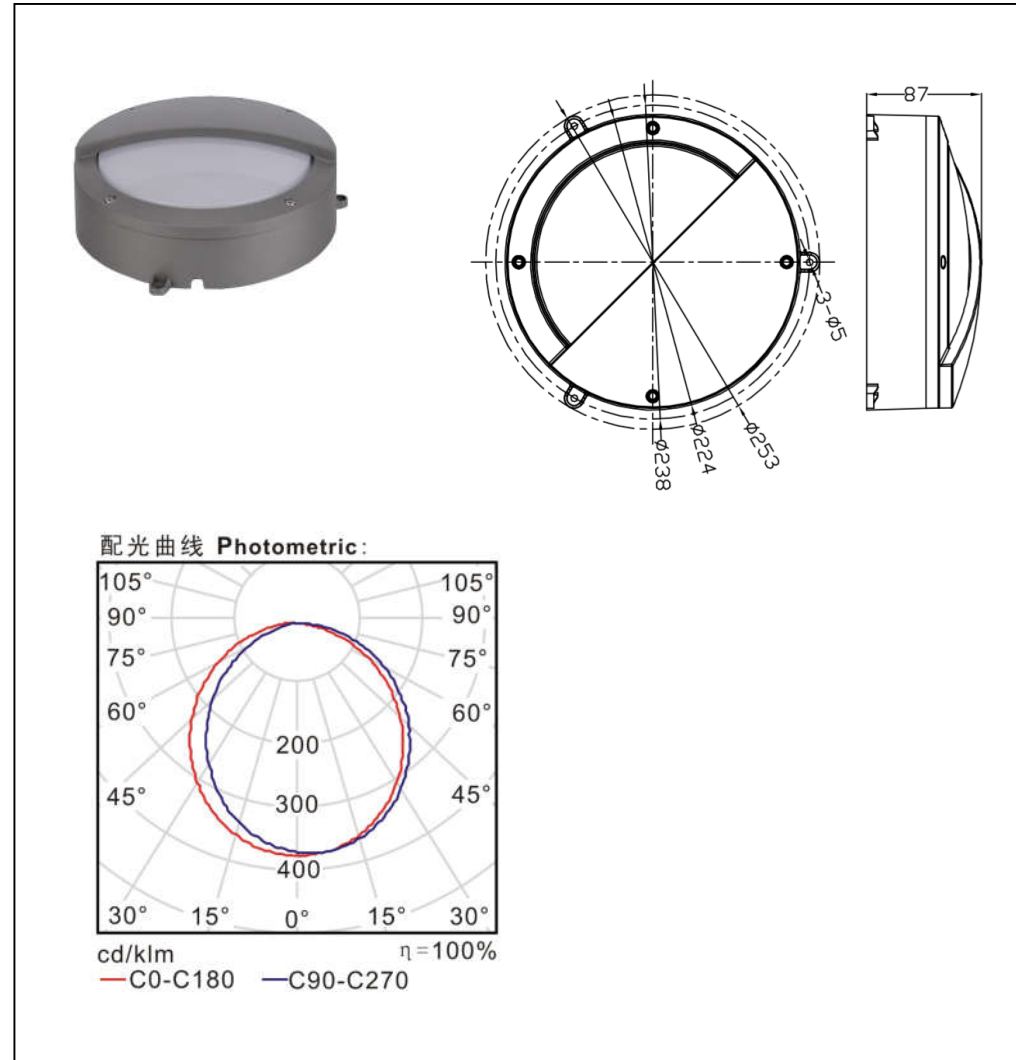

LIGHT FIXTURE SPECIFICATION 灯具规范

项目名称:

设计单位:

1 灯具说明: ZY-3062H-10W-LED 防潮灯

LAMP TYPE 灯具种类:

灯具名称 (Attr Ibutive): ZY-3062-10W/20W-LED 泛光灯

光源类型 (Light Sources Types): LED

数量: 套

PARAMETER & FITTIG DESCRIPTION 参数及配件说明:

电压 (Volage): AC-100-240V 50/60Hz

功率 (Effect of wattage): 10W

灯珠 (Lamp beads): SMD

色温、流明 (Color Temperature): 3000K/4200K/6000K
>90LM/W

防护系数 (Safety Coefficient) (IP): IP65

光源寿命 (Lamp Life): 50000H

灯体颜色 (Coler Rendition of Lamp): 深灰银点

环境温度 (Working Temperature): -40°C~+60°C

光源品牌 (Light brand): 三安

驱动品牌 (Driver brand): 利顺达/明纬

证书: CE

包装尺寸:

NOTES 注释:

灯体采用铝压铸、强度高、结构简介、外型美观流畅;且耐腐蚀性喷粉烤漆;透光性强,散热性能好。详细规格:见右图

MANUFACTURERS REFERENCEV