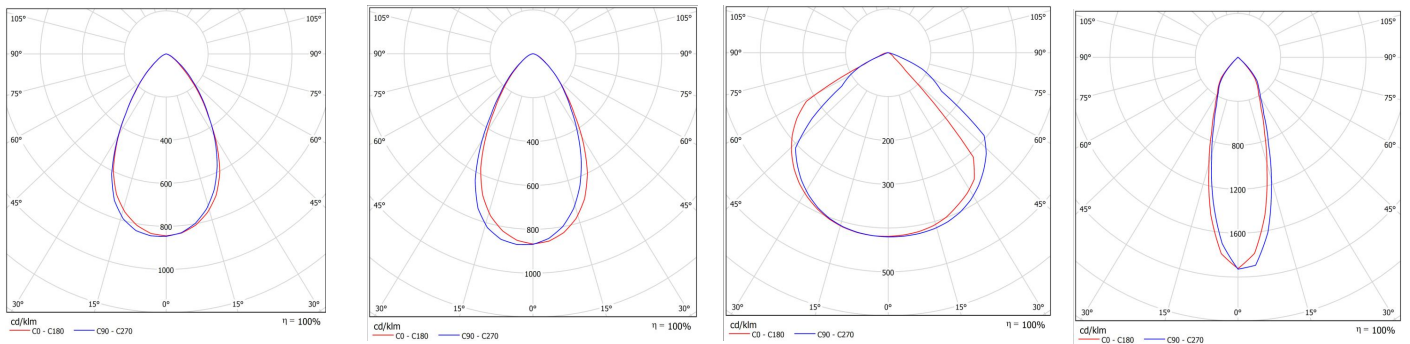

LED FLOODLIGHT SERIES
LED泛光灯系列: ZY-2089-80W&100W

LED Lamp
LUMILEDS 3030/CREE

Driver Brand
SOSEN/INVENTRONIC

Material
Aluminium

Warranty
5 years

外形尺寸/Product Dimension

配光图/Photometric

ZY-2089-80W SMD 60°

ZY-2089-100W SMD 60°

ZY-2089-100W COB

ZY-2089-100W COB 30°

技术参数/Technical Parameters

输入电压 (Input Voltage): 100-240V 50/60Hz
整灯光效 (Light Efficiency): > 120lm/w
色温 (Color Temperature): 3000K/4000K/5700K
工作温度 (Operating Temperature): -40°C - +60°C
功率因素 (Power Factor): >0.9
光源品牌 (LED Brand): 3030/CREE
电源品牌 (LED Drive Brand): MEANWELL/SOSEN