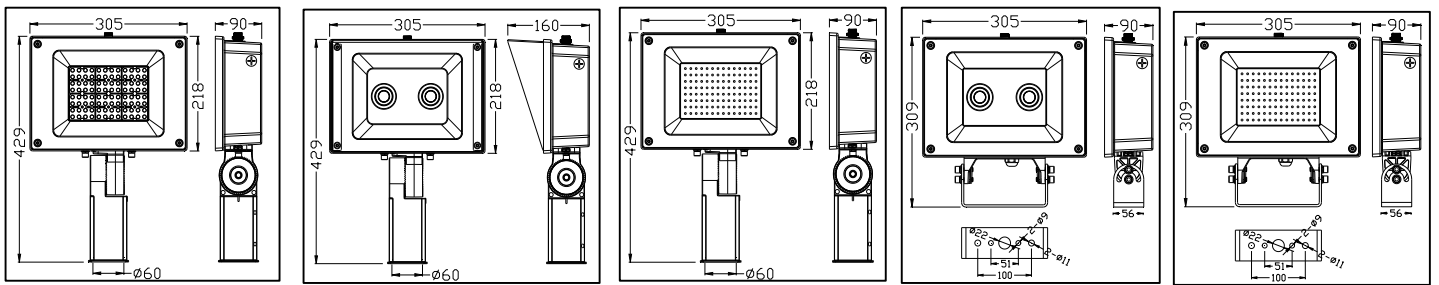

LED FLOODLIGHT SERIES
LED泛光灯系列: ZY-2089-80W&100W

LED Lamp
LUMILEDS 3030/CREE

Driver Brand
SOSEN/INVENTRONIC

Material
Aluminium

Warranty
5 years

外形尺寸/Product Dimension

配光图/Photometric

ZY-2089-80W SMD 60°

ZY-2089-100W SMD 60°

ZY-2089-100W COB

ZY-2089-100W COB 30°

技术参数/Technical Parameters

输入电压 (Input Voltage): 100-240V 50/60Hz
整灯光效 (Light Efficiency): > 120lm/w
色温 (Color Temperature): 3000K/4000K/5700K
工作温度 (Operating Temperature): -40°C - +60°C
功率因素 (Power Factor): >0.9
光源品牌 (LED Brand): 3030/CREE
电源品牌 (LED Drive Brand): MEANWELL/SOSEN

注释NOTES: 灯体采用铝压铸、强度高、结构简介、外型美观流畅; 且耐腐蚀性喷粉烤漆, 透光性强, 散热性能极佳。